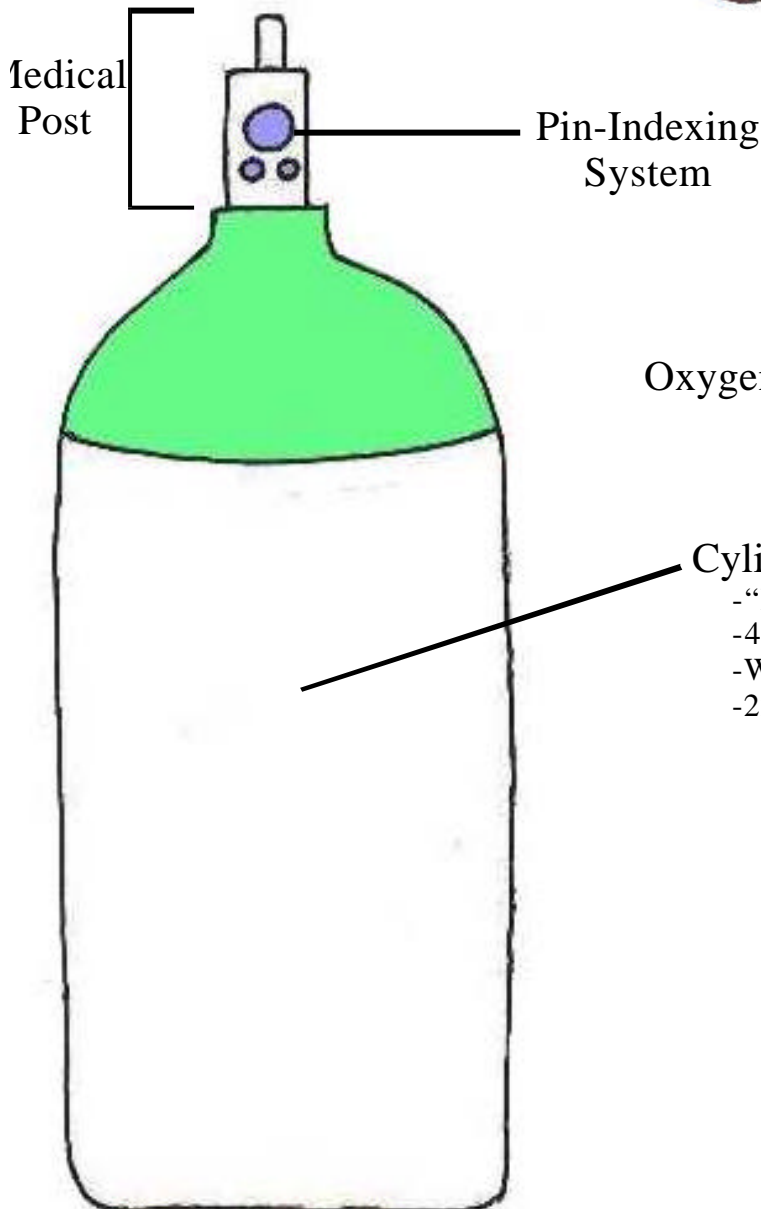

Components of an O₂ Unit

REGULATOR

TANK

Wrench

DELIVERY DEVICE

Cylinder
- "D Size"
- 420 L O₂
- White, Silver, Green
- 2200 psi

Oropharyngeal Airway