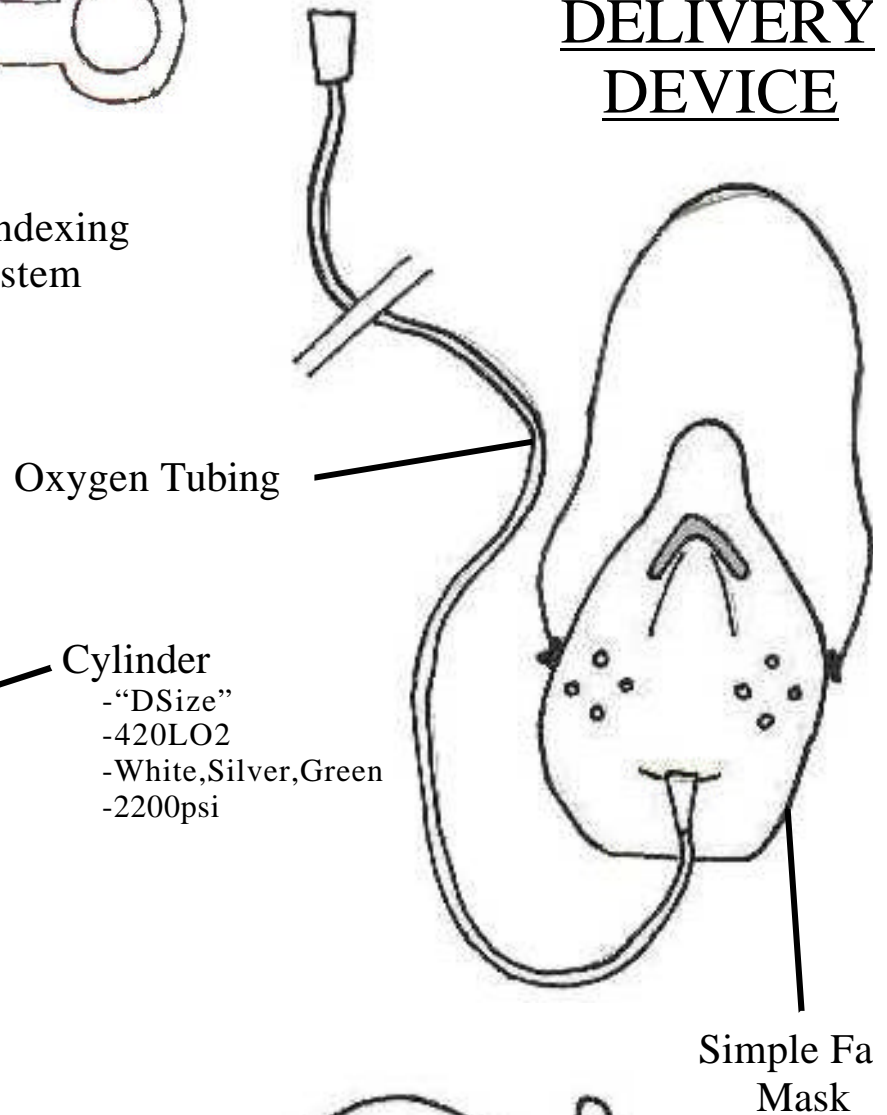

Components of an O₂ Unit

REGULATOR

TANK

Wrench

DELIVERY DEVICE

Cylinder
- "D Size"
- 420 L O₂
- White, Silver, Green
- 2200 psi

Oropharyngeal Airway