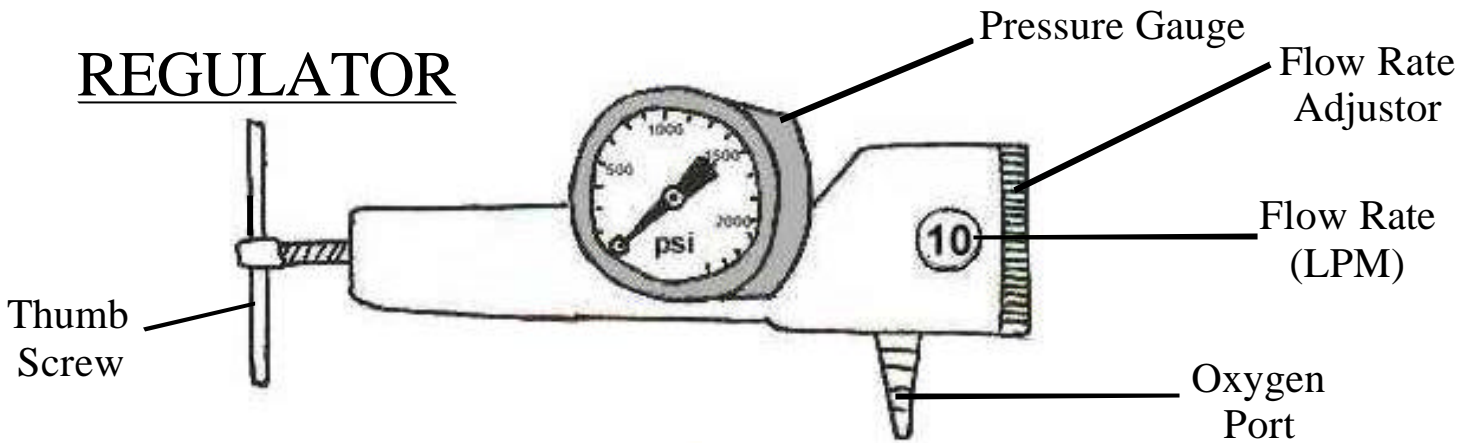

Components of an O₂ Unit

REGULATOR

TANK

Wrench

DELIVERY DEVICE

Cylinder
- "D Size"
- 420 L O₂
- White, Silver, Green
- 2200 psi

Oropharyngeal Airway